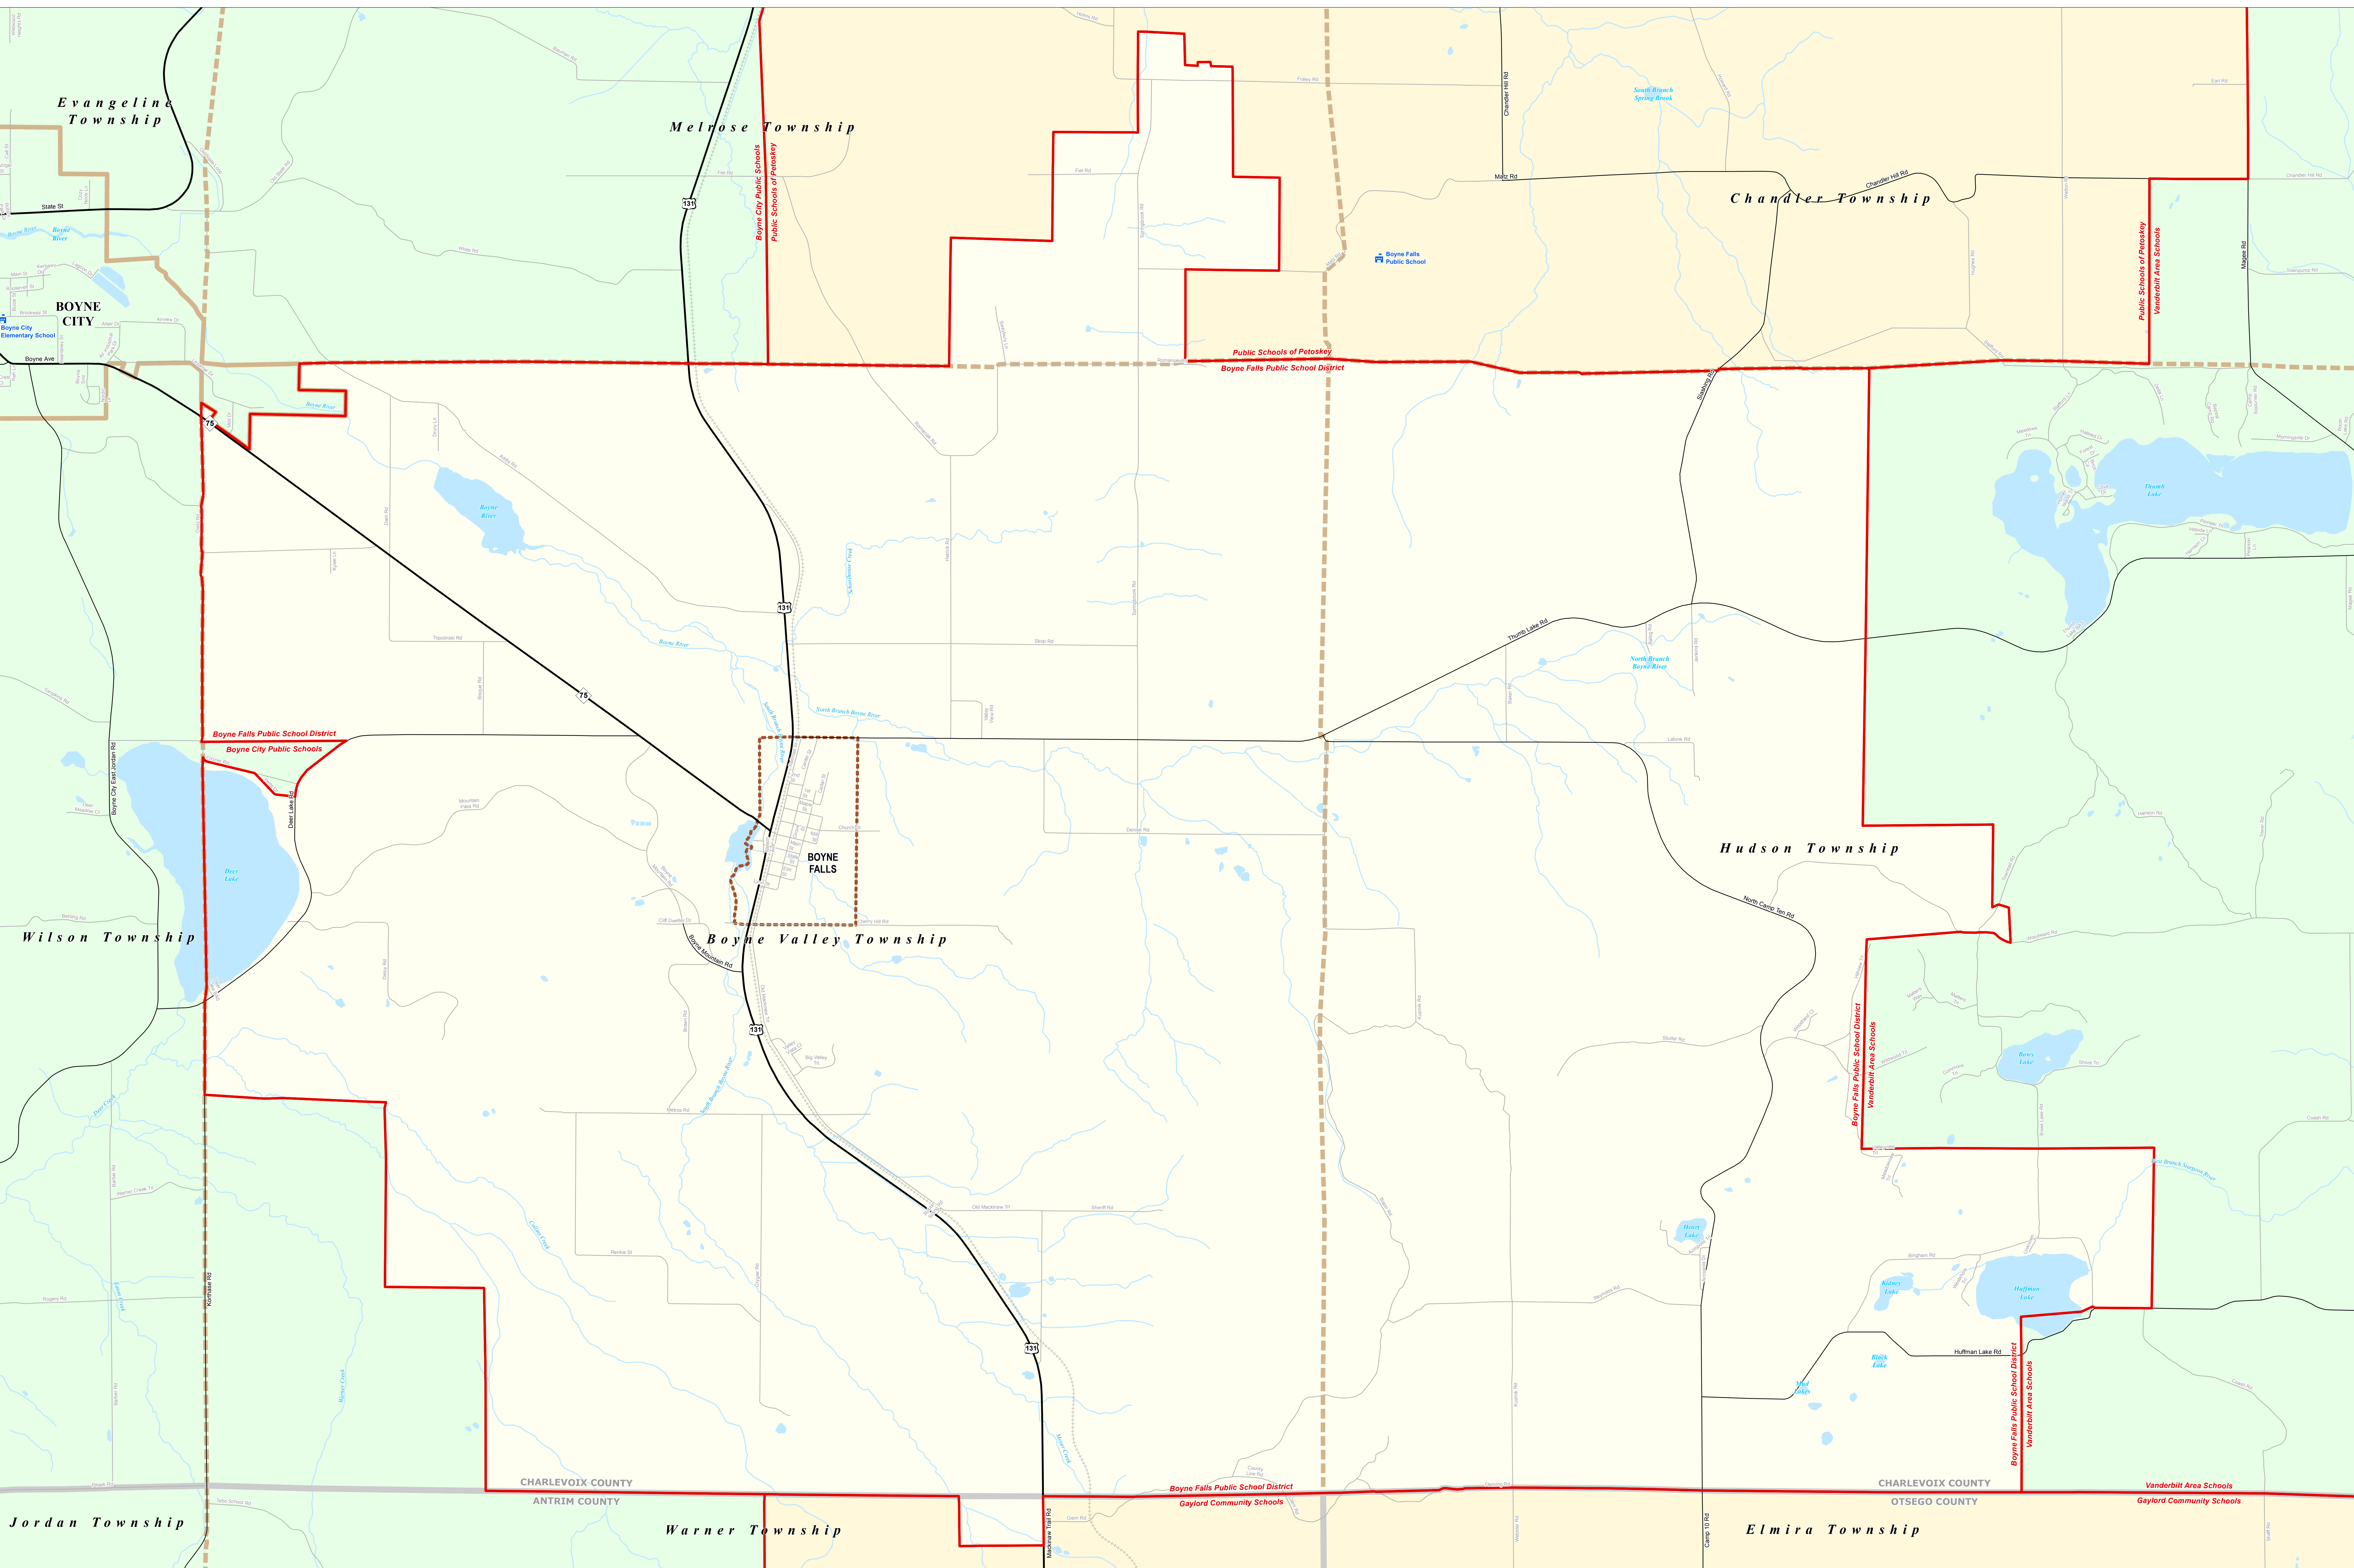

BOYNE FALLS PUBLIC SCHOOL DISTRICT

Charlevoix-Emmet ISD

0 0.25 0.5 1 Miles

All information presented in this publication is in the public domain and may be reproduced, reprinted, and redistributed as desired.

Legend	
School District	School
County	Unincorporated Place
City	Water Feature
Township	River, Stream, or Drain
Village	Freeway
Census Designated Place	Highway
	Primary Road
	Local Road
	Railroad

Source: Michigan Geographic Framework, v13a